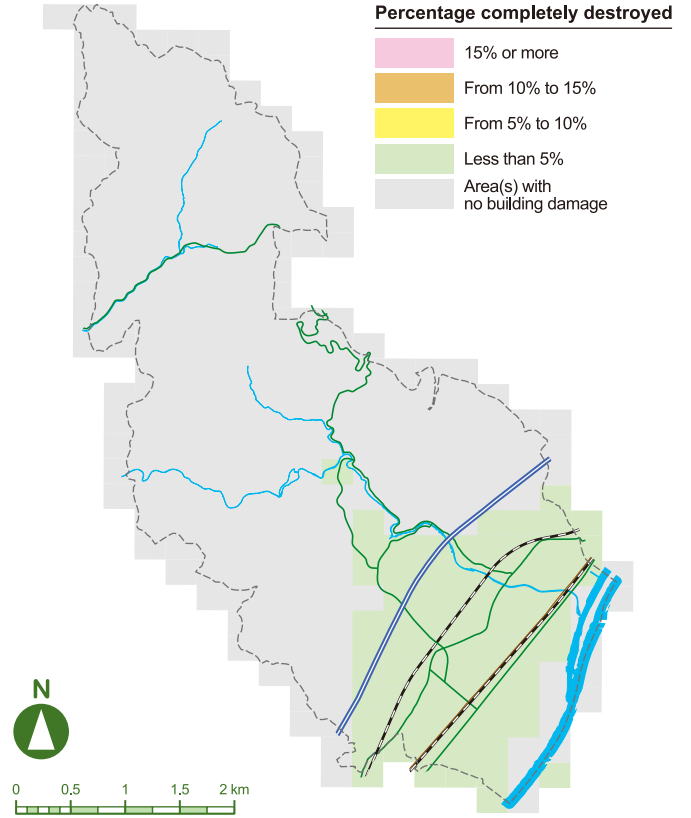

Shimamoto Town Earthquake Hazard Map

Shimamoto Town Shindo (Japan's Earthquake Intensity) Scale Map

Nankai Trough Earthquake

Shimamoto Town Building Damage Map

Nankai Trough Earthquake

Arima-Takatsuki Fault Zone Earthquake

Arima-Takatsuki Fault Zone Earthquake