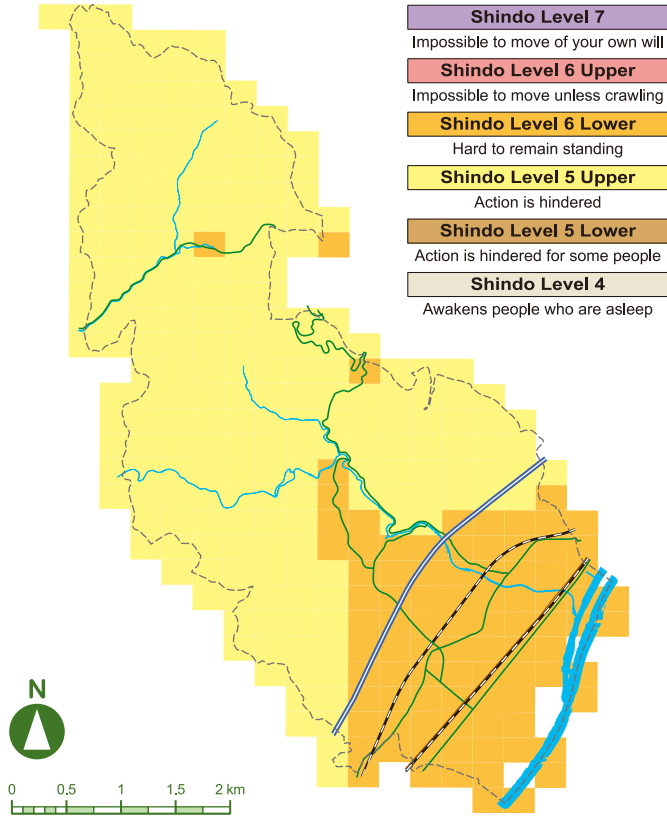

Shimamoto Town Earthquake Hazard Map

Shimamoto Town Shindo (Japan's Earthquake Intensity) Scale Map

Nankai Trough Earthquake

Shimamoto Town Building Damage Map

Nankai Trough Earthquake

Arima-Takatsuki Fault Zone Earthquake

Arima-Takatsuki Fault Zone Earthquake