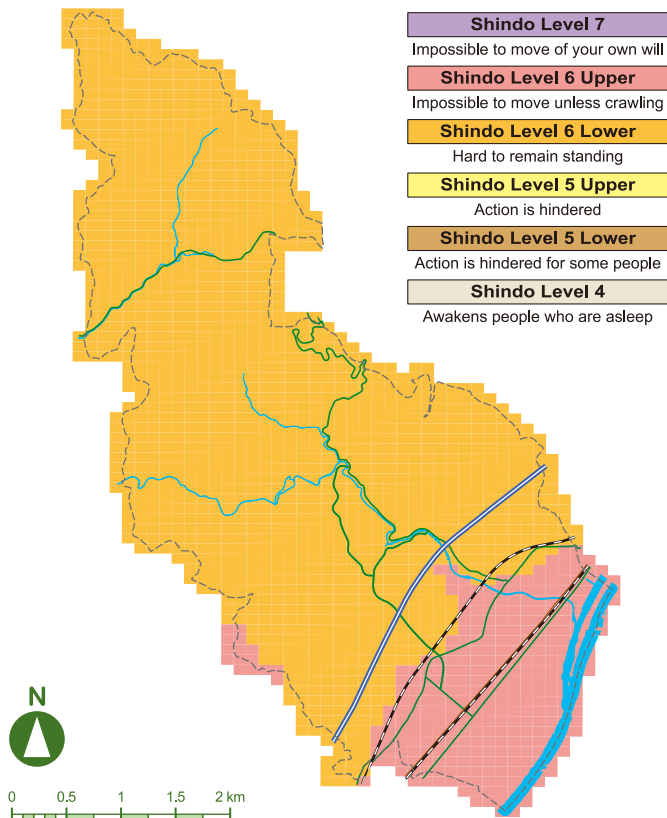

Shimamoto Town Earthquake Hazard Map

Shimamoto Town Shindo (Japan's Earthquake Intensity) Scale Map

Nankai Trough Earthquake

Shimamoto Town Building Damage Map

Nankai Trough Earthquake

Arima-Takatsuki Fault Zone Earthquake

Arima-Takatsuki Fault Zone Earthquake